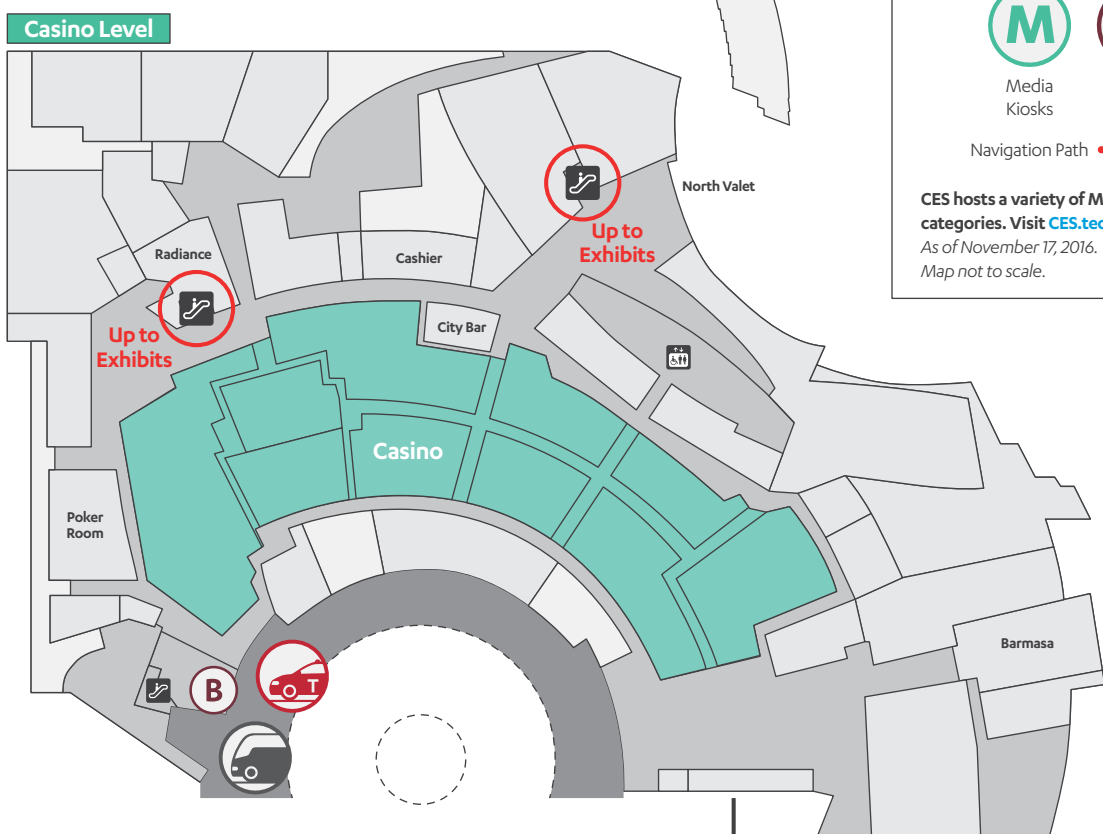

Key

- Hotel Shuttle Buses
- C Space Shuttle
- Tech Express
- Taxi
- Badge Pickup
- Registration

Navigation Path

CES hosts a variety of Marketplaces and product categories. Visit CES.tech for more information.
As of November 17, 2016. Locations subject to change. Map not to scale.

Consumer Technology Association

Tech South

ARIA, Cosmopolitan and Vdara
(C Space Headquarters)

SPACE

Show Services at Tech South

Conference Sessions Level 1, Pinyon 2-5 Bristlecone 6, 10	Media Kiosks Level 1, Pinyon Foyer (Outside Pinyon 8 and Bristlecone 4)
Registration Level 1, Pinyon Foyer	

Navigation Path (Red dotted line)

CES hosts a variety of Marketplaces and product categories. Visit CES.tech for more information.
As of November 17, 2016. Locations subject to change.
Map not to scale.

Las Vegas Blvd. To Vdara, Cosmopolitan, Shops at Crystals & Tram to Monte Carlo and Bellagio

Product Categories	Tech East								Tech West	Tech South
	Las Vegas Convention and World Trade Center								Westgate	Sands Expo The Venetian
	North Hall	Central Hall	South Hall 1	South Hall 2	South Hall 3	South Hall 4	Central Plaza	North Plaza		
3D Printing										★
Accessories	●	●	●	●	●	●	●		●	●
Audio	●	★	●	●						●
Augmented & Virtual Reality				★						
Communications Infrastructure					●	●				●
Computer Hardware/Software/Services					★	★			●	●
Content Creation & Distribution		●								★
Digital Imaging/Photography		★								
Digital/Online Media		●								★
Drones				★						
Electronic Gaming				★						
Fitness & Sports										★
Health & Biotech										★
Internet Services					★	★				●
Lifestyle					●	●				★
Personal Privacy & Cyber Security			★							
Robotics										★
Sensors			●	●						★
Smart Home		●								★
Startups										★
Vehicle Technology	★						●	●		
Video		★	●	●					●	●
Wearables										★
Wireless Devices & Services	●	●			★	★			●	★