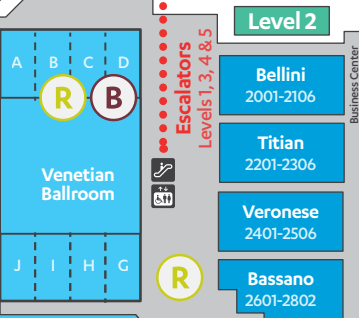

Sands, Level 2 Lobby
Keynotes
Venetian, Level 5, Palazzo Ballroom
(Keynotes also taking place at Westgate Theater)

Media Room

Venetian, Level 2, Venetian Ballroom

Show Offices

Venetian, Level 3, East Foyer
Venetian, Tower Suite 29-207

Registration

Attendee: Sands, Level 1, Hall G

Conference:

Venetian, Level 4, East Foyer

Exhibitor:

Sands, Level 1, Hall G
Venetian, Level 2, Venetian Ballroom Foyer
Venetian, Tower Suite 29-209

Media:

Venetian, Level 2, Venetian Ballroom

Key

- Hotel Shuttle Buses
- C Space Shuttle
- Tech Express
- Taxi
- Badge Pickup
- Registration

Navigation Path

CES hosts a variety of Marketplaces and product categories. Visit CES.tech for more information.
As of November 17, 2016. Locations subject to change. Map not to scale.

Consumer Technology Association

Tech South

ARIA, Cosmopolitan and Vdara
(C Space Headquarters)

SPACE

Show Services at Tech South

Conference Sessions Level 1, Pinyon 2-5 Bristlecone 6, 10	Media Kiosks Level 1, Pinyon Foyer (Outside Pinyon 8 and Bristlecone 4)
Registration Level 1, Pinyon Foyer	