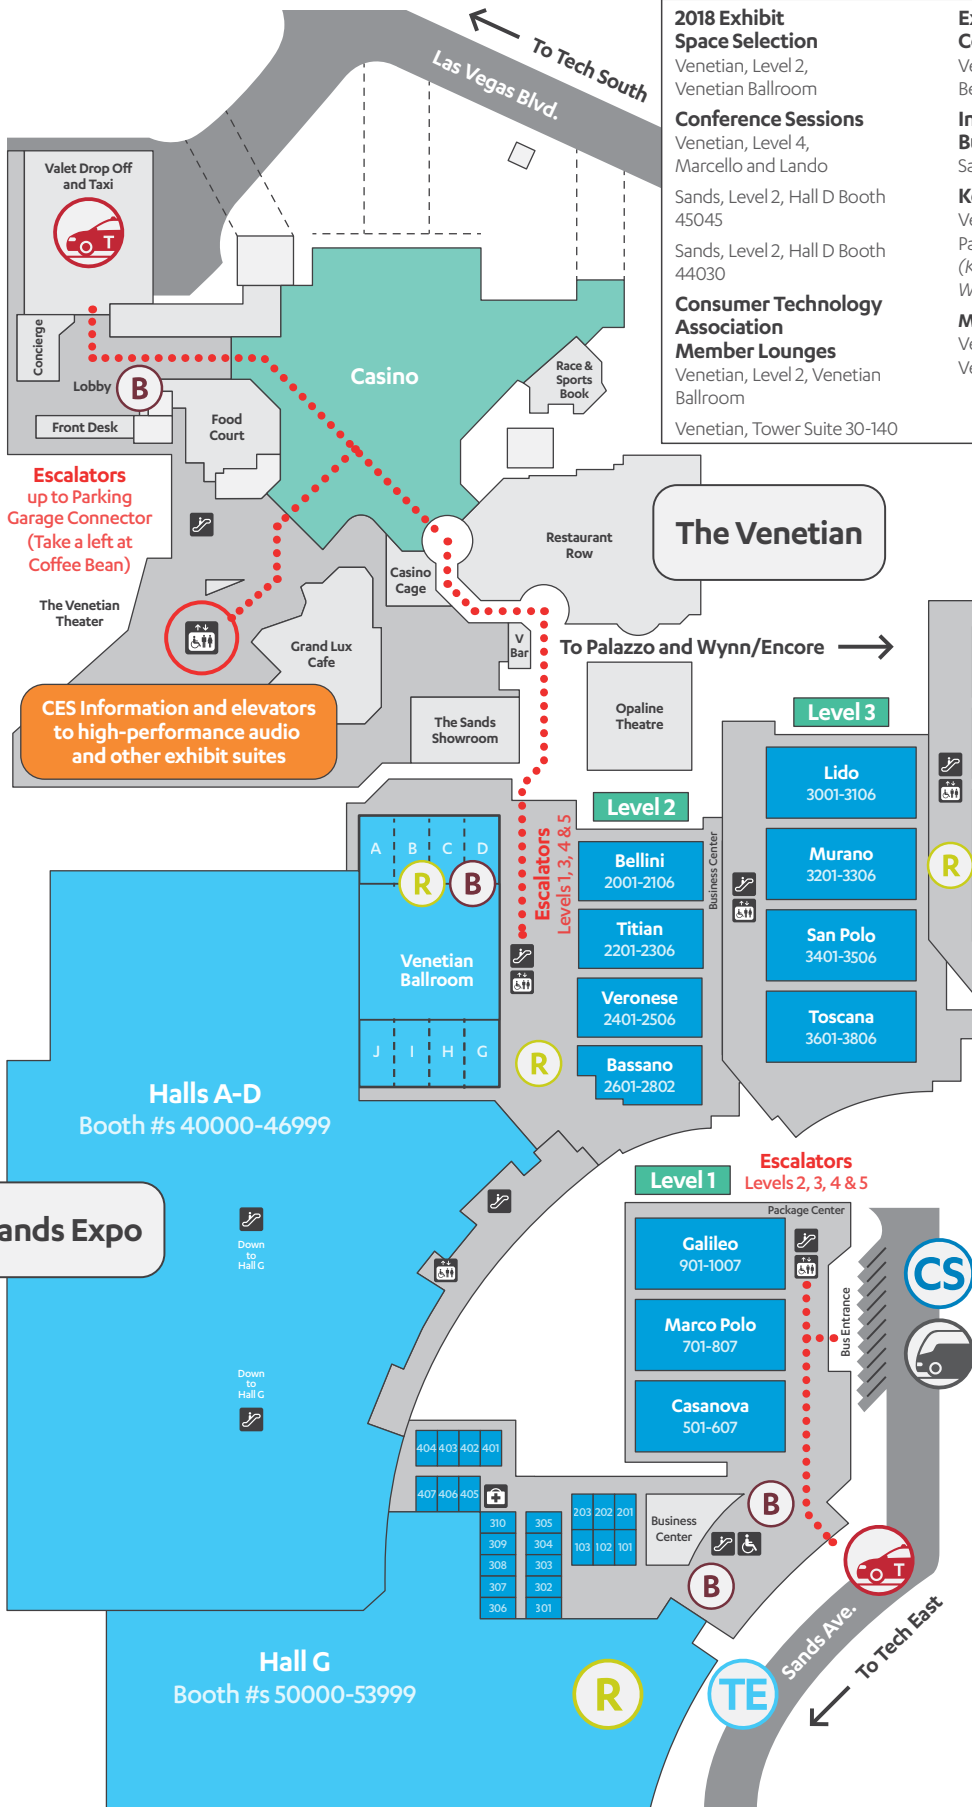

Sands, Level 2 Lobby
Keynotes
Venetian, Level 5, Palazzo Ballroom
(Keynotes also taking place at Westgate Theater)

Media Room

Venetian, Level 2, Venetian Ballroom

Show Offices

Venetian, Level 3, East Foyer
Venetian, Tower Suite 29-207

Registration

Attendee: Sands, Level 1, Hall G

Conference:

Venetian, Level 4, East Foyer

Exhibitor:

Sands, Level 1, Hall G
Venetian, Level 2, Venetian Ballroom Foyer
Venetian, Tower Suite 29-209

Media:

Venetian, Level 2, Venetian Ballroom

Key

- Hotel Shuttle Buses
- C Space Shuttle
- Tech Express
- Taxi
- Badge Pickup
- Registration

Navigation Path

CES hosts a variety of Marketplaces and product categories. Visit CES.tech for more information.
As of November 17, 2016. Locations subject to change. Map not to scale.

*Refer to Tech South map for C Space Exhibit hours

Key

Primary Location

Additional Location

CES hosts a variety of Marketplaces and product categories. Visit CES.tech for more information. As of November 17, 2016. Locations subject to change. Map not to scale.