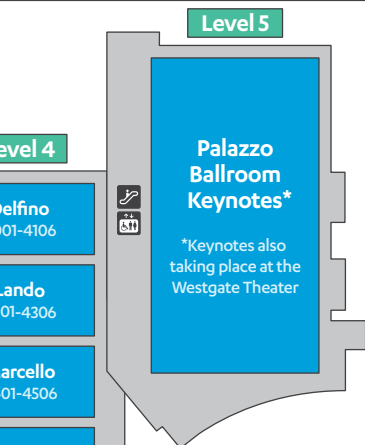

Sands, Level 2 Lobby
Keynotes
Venetian, Level 5, Palazzo Ballroom
(Keynotes also taking place at Westgate Theater)

Media Room

Venetian, Level 2, Venetian Ballroom

Show Offices

Venetian, Level 3, East Foyer
Venetian, Tower Suite 29-207

Registration

Attendee: Sands, Level 1, Hall G

Conference:

Venetian, Level 4, East Foyer

Exhibitor:

Sands, Level 1, Hall G
Venetian, Level 2, Venetian Ballroom Foyer
Venetian, Tower Suite 29-209

Media:

Venetian, Level 2, Venetian Ballroom

Key

- Hotel Shuttle Buses
- C Space Shuttle
- Tech Express
- Taxi
- Badge Pickup
- Registration

Navigation Path

CES hosts a variety of Marketplaces and product categories. Visit CES.tech for more information.
As of November 17, 2016. Locations subject to change. Map not to scale.

Consumer Technology Association

Tech South

ARIA, Cosmopolitan and Vdara
(C Space Headquarters)

SPACE

Show Services at Tech South

Conference Sessions Level 1, Pinyon 2-5 Bristlecone 6, 10	Media Kiosks Level 1, Pinyon Foyer (Outside Pinyon 8 and Bristlecone 4)
Registration Level 1, Pinyon Foyer	